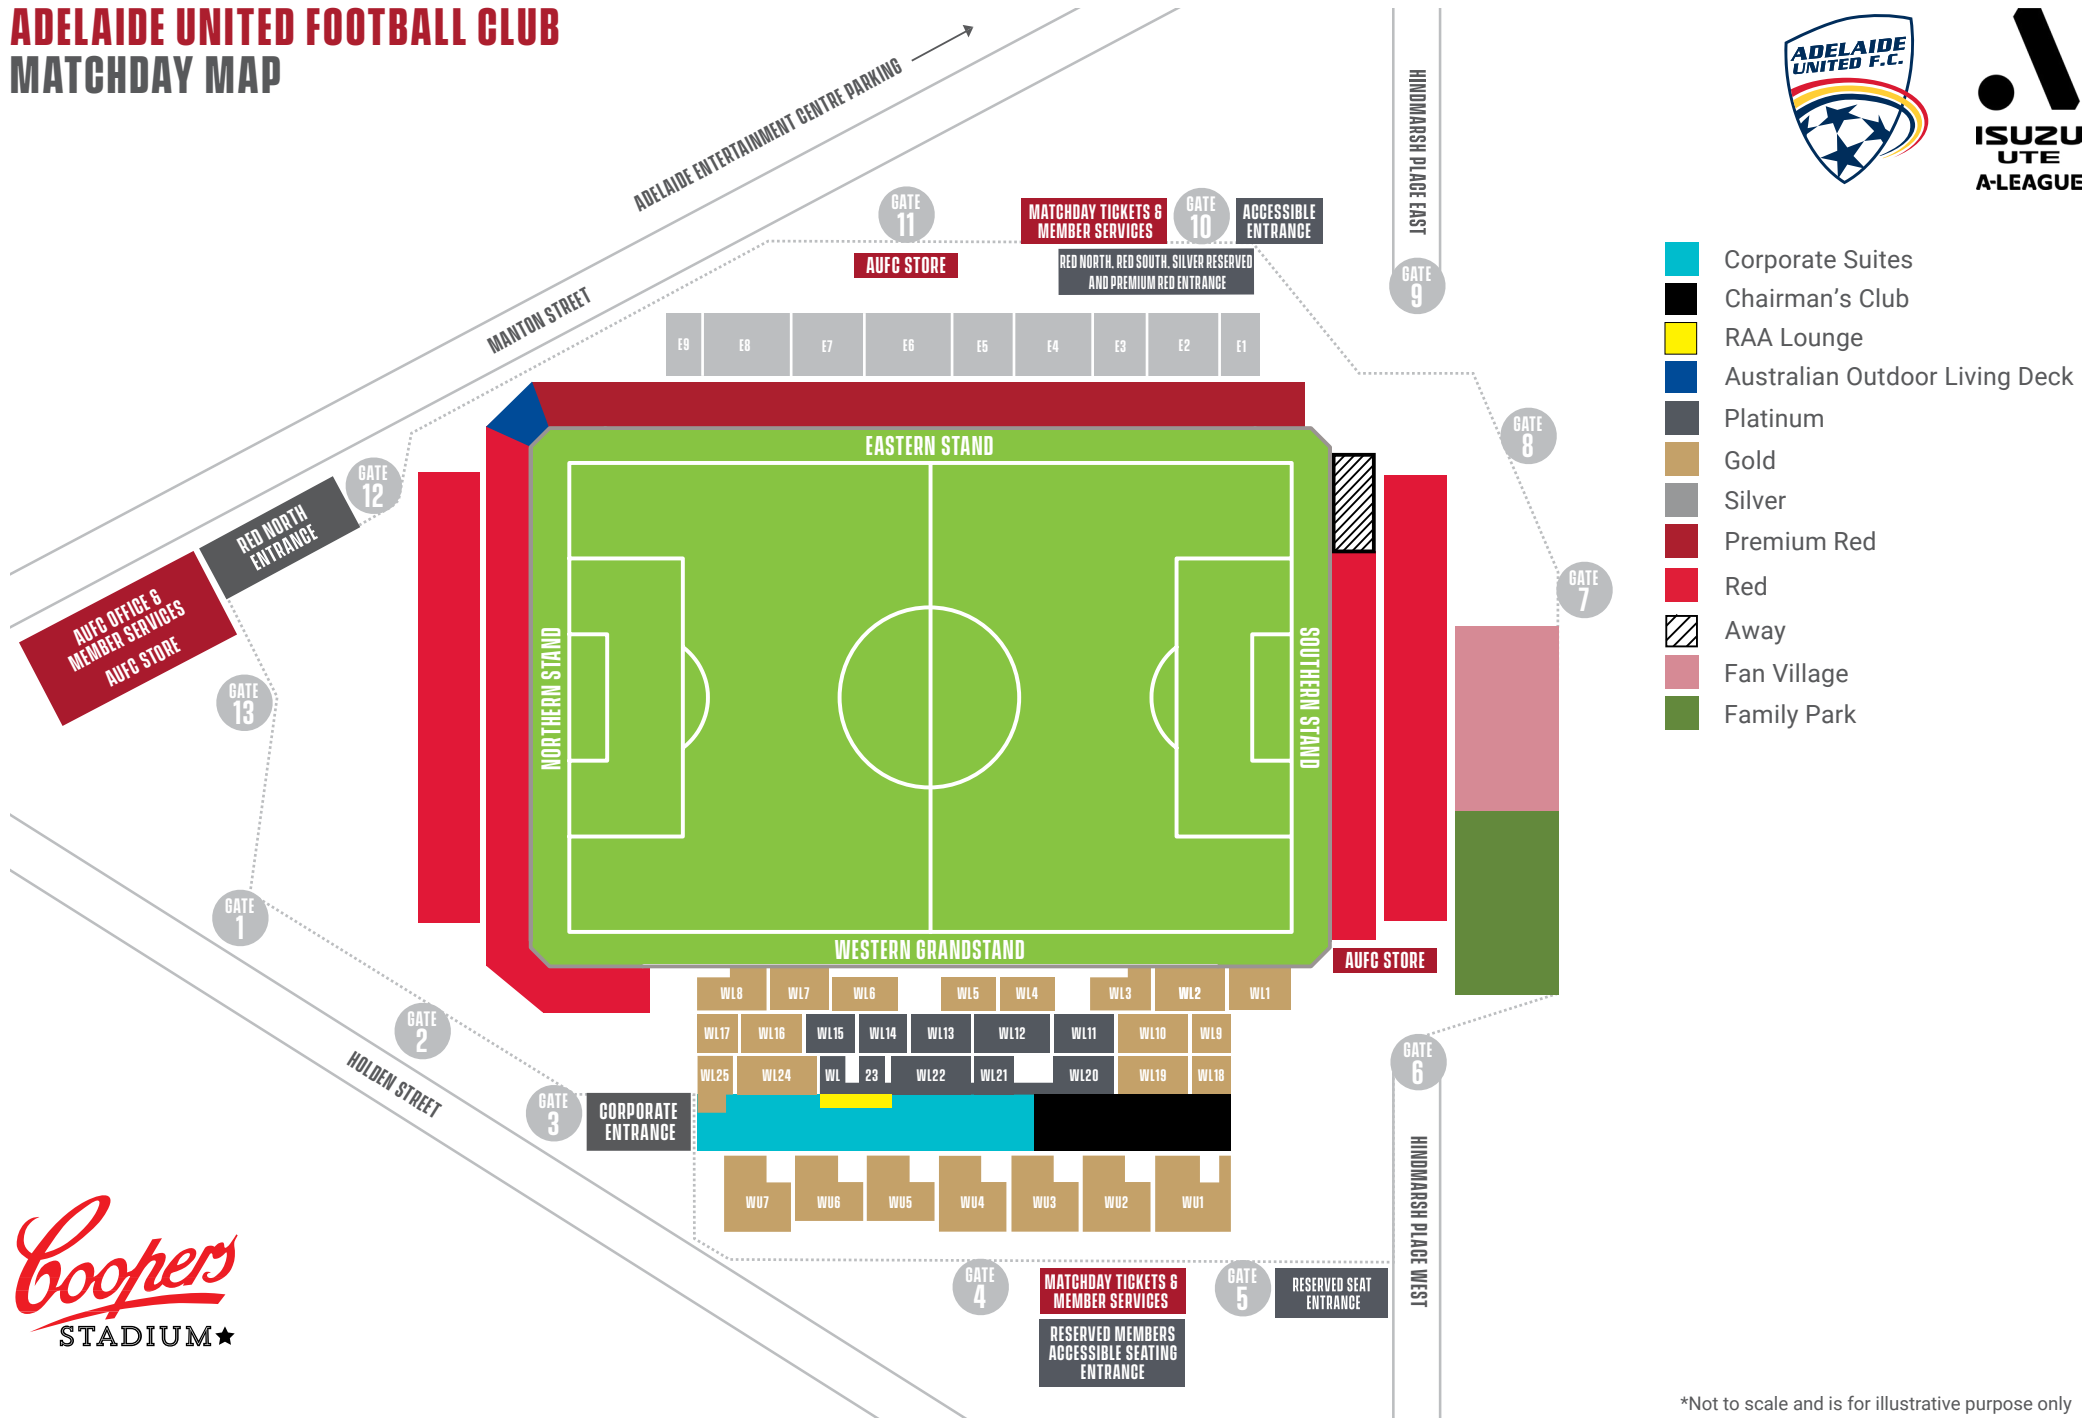

ADELAIDE UNITED FOOTBALL CLUB MATCHDAY MAP

- Corporate Suites
- Chairman's Club
- RAA Lounge
- Australian Outdoor Living Deck
- Platinum
- Gold
- Silver
- Premium Red
- Red
- Away
- Fan Village
- Family Park

*Not to scale and is for illustrative purpose only